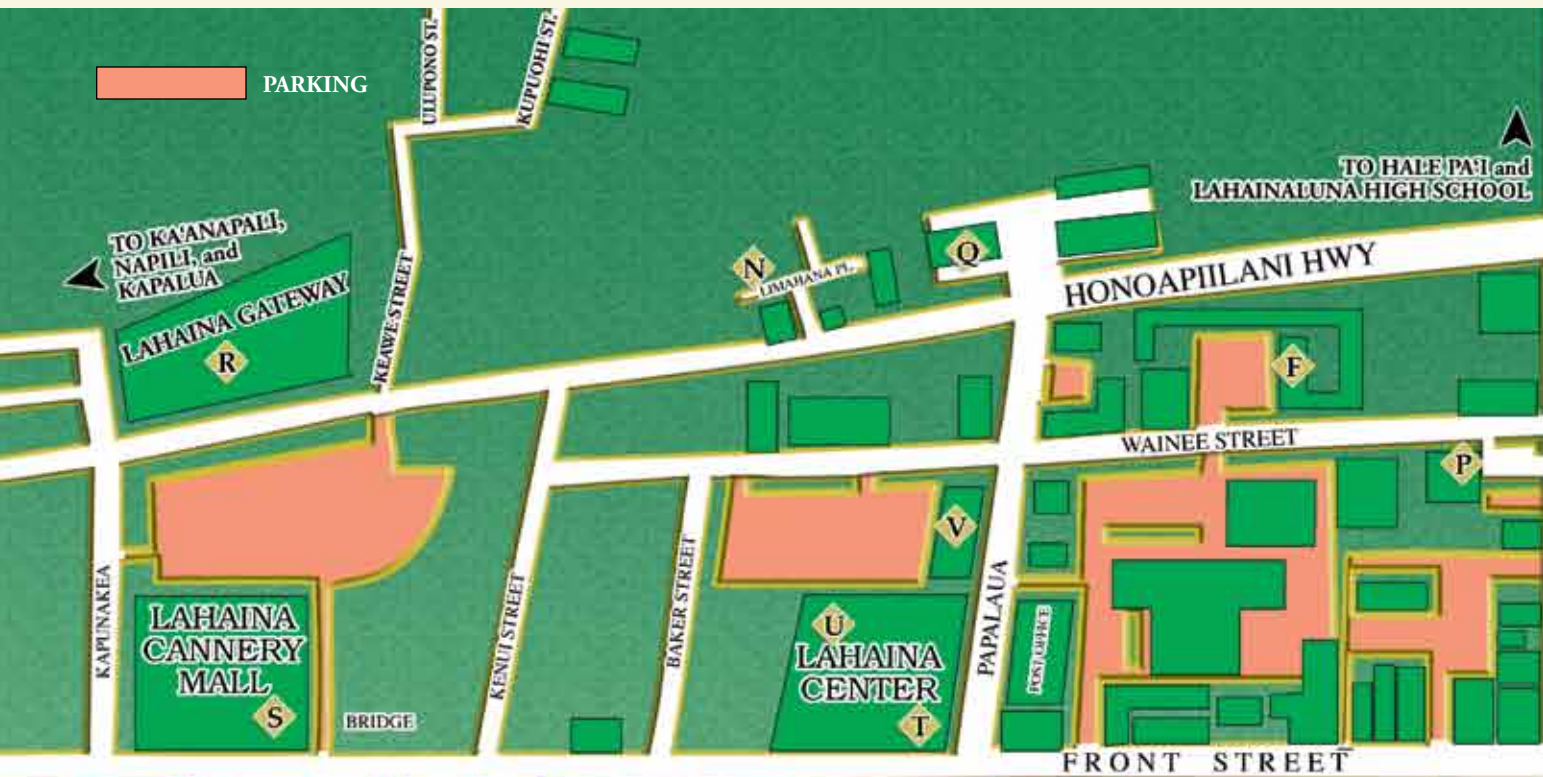

Old Lahaina Town

Walking Map

KARL LEMANN / LOSTWORLDDARTS.COM

DINING

- A. Aloha Mixed Plate (pg. 37)
- B. Cool Cat Cafe (pg. 32)
- C. i'O (pg. 17)
- D. Kobe Japanese Steakhouse (pg. 25)
- E. Mala Restaurant (pg. 30)
- F. Maui Tacos (pg. 89)
- G. Pacific 'O (pg. 17)
- H. Penne Pasta
- I. Pioneer Inn Restaurant (pg. 27)

SHOPPING

- O. Bella Vetri Gallery (pg. 22)
- P. Dan's Greenhouse (pg. 46)
- Q. First Hawaiian Mortgage (pg. 52)
- R. Hawaii Golf & Tennis (pg. 73)
- S. Lahaina Cannery Mall
• Na Hoku Jewelers (pg. 5)
- T. Lahaina Center
T. Images Gallery (pg. 3)
U. Santa Fe Cantina (pg. 34)
- R. Maui Dive and Surf (pg. 69)
- V. Maui Divers Jewelry/Pick-A-Pearl (pg. 19)
- O. Na Hoku Jewelers/Pearl Factory (pg. 5)
- F. Pioneer Inn Shopping Center (pg. 142)
• Maui Divers Jewelry (pg. 19)

This symbol designates the location of the Lahaina Historic Trail maps (see next page for more information)